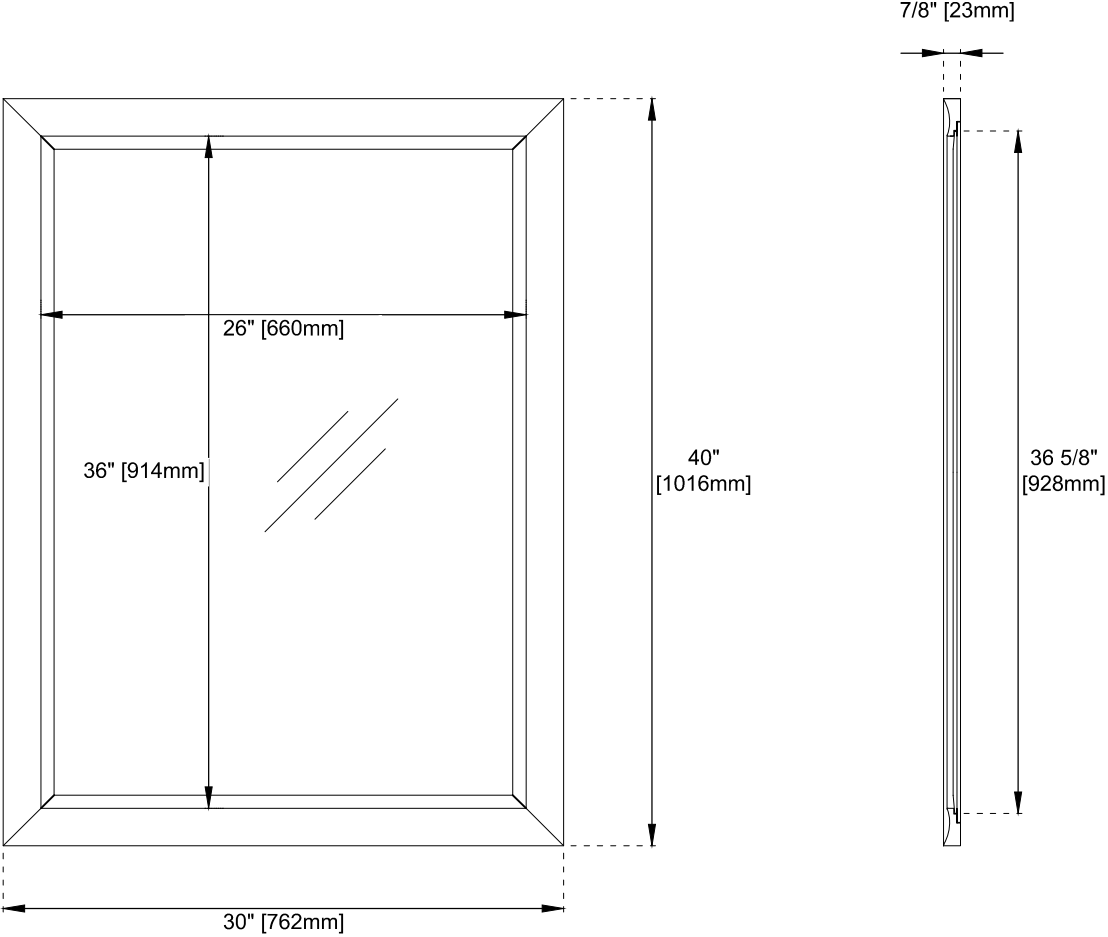

Top View

Front View

Side View

Visit website for warranty and installation information
www.jamesmartinvanities.com