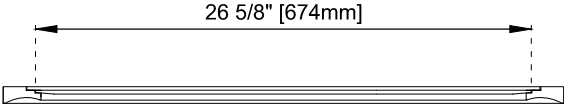

Dimension

Width: 30"

Depth: 7/8"

Height: 40"

Visit website for warranty and installation information
www.jamesmartinvanities.com

Version: 202212

30" Glenbrooke Rectangular Mirror

735-M30-LNO